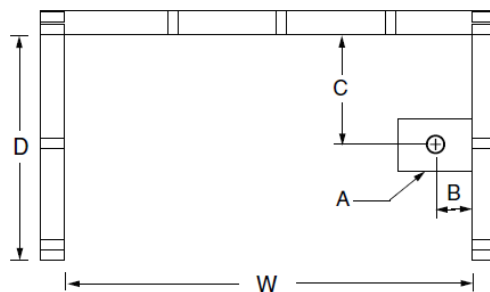

Parksley 60 x 30 x 72 Tub/Shower

Available in white
Quick Ship in 7 days

Features

- Combination bathtub and shower
- Sturdy tub/shower base with comfortable backrest
- Accessory shelves & tub deck provide ample space for bodywash and shampoo bottles
- Simple, easy, 3-piece installation from front or rear, ships assembled
- Accommodates a shower door
- Double thick ArmorCore reinforced walls for extra strength that enables bars to be located to fit your individual needs.
- Premium, durable applied acrylic/fiberglass construction
- Attractive ,6" tile pattern that is easy to clean
- 3 grab bars, and curtain rod included
- Limited Lifetime Warranty
- Meets or exceeds UPC, IPC, ANSI Z124.1, HUD
- Made in the USA

FEATURES lbs Dimensions needed for site preparation should be measured from the unit. Laurel Mountain assumes no responsibility for preparatory work.

Model #	Material	Wall Finish	Pieces	Drain	Net Wt.	Pkg. Wt.
LM6030TS3PTR/L064	AcryliX	Smooth Tile	3	LH or RH	226	231

DIMENSIONS

Specifications	inches
Width: Overall / Net	60
Depth: Overall / Net	31 1/4 / 30
Height: Overall / Net	73 1/4 / 72
Enclosure Opening	56
Skirt Height	15
Drain Rough-In (from Back Wall)	15
Drain Rough-In (from Side Wall)	2 1/2
Drain: Diameter / Clearance	2 / 1

FRAMING DIMENSIONS inches

Type	D Depth	W Width	H Height	A	B	C
Alcove	31 1/4	60	-	Box Out	2 1/2	15

Toll Free: (800) 930-0050
 Fax: (800) 930-0051
www.laurelmountainwhirlpools.com

LAUREL MOUNTAIN

LM6030TS3PTR/L064