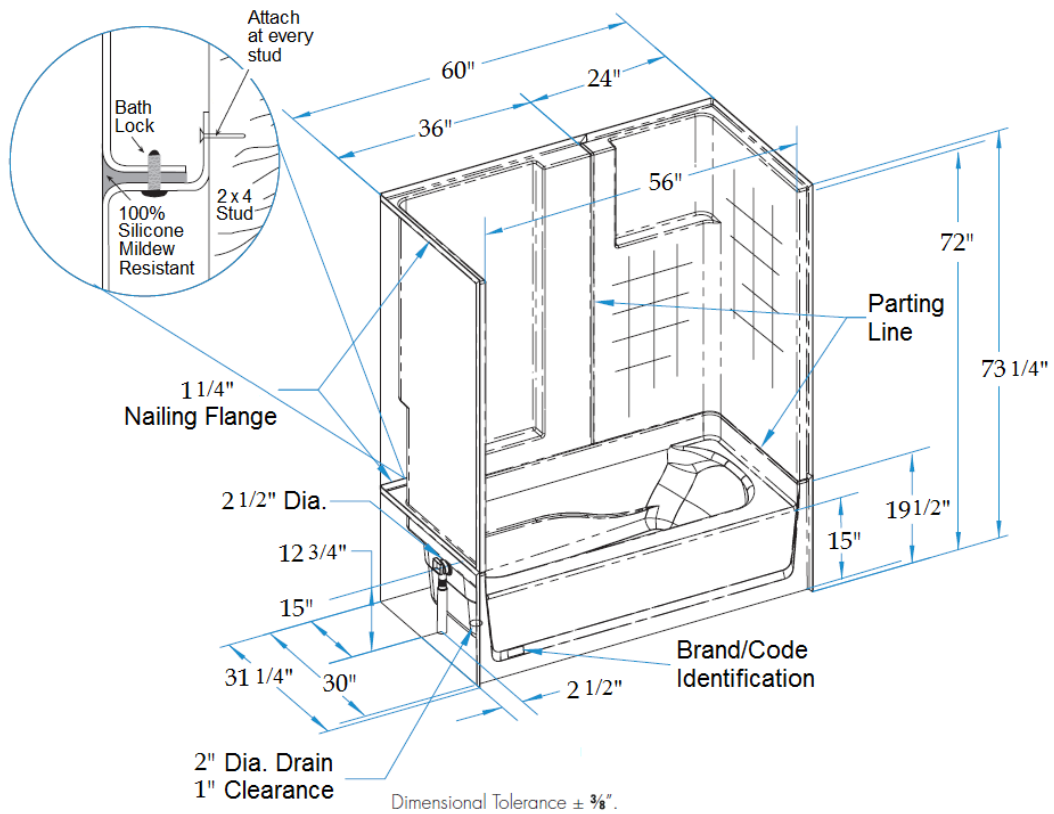

Parksley 60 x 30 x 72 Tub/Shower

Available in white
Quick Ship in 7 days

Features

- Combination bathtub and shower
- Sturdy tub/shower base with comfortable backrest
- Accessory shelves & tub deck provide ample space for bodywash and shampoo bottles
- Simple, easy, 3-piece installation from front or rear, ships assembled
- Accommodates a shower door
- Double thick ArmorCore reinforced walls for extra strength that enables bars to be located to fit your individual needs.
- Premium, durable applied acrylic/fiberglass construction
- Attractive ,6" tile pattern that is easy to clean
- 3 grab bars, and curtain rod included
- Limited Lifetime Warranty
- Meets or exceeds UPC, IPC, ANSI Z124.1, HUD
- Made in the USA

Components Included (Field Installed)

☆ Stainless Steel Curtain Rod

☆ Three 24" Stainless Steel Grab Bars

☆ Double Thick Reinforcement

Easy to Dis-assemble

Drain	Model #	Item #
RH Drain	LM6030TS3PSR064	1295756
LH Drain	LM6030TS3PSL064	1295755

DIMENSIONS

Specifications	inches
Width: Overall / Net	60
Depth: Overall / Net	31 1/4 / 30
Height: Overall / Net	73 1/4 / 72
Enclosure Opening	56
Skirt Height	15
Drain Rough-In (from Back Wall)	15
Drain Rough-In (from Side Wall)	2 1/2
Drain: Diameter / Clearance	2 / 1